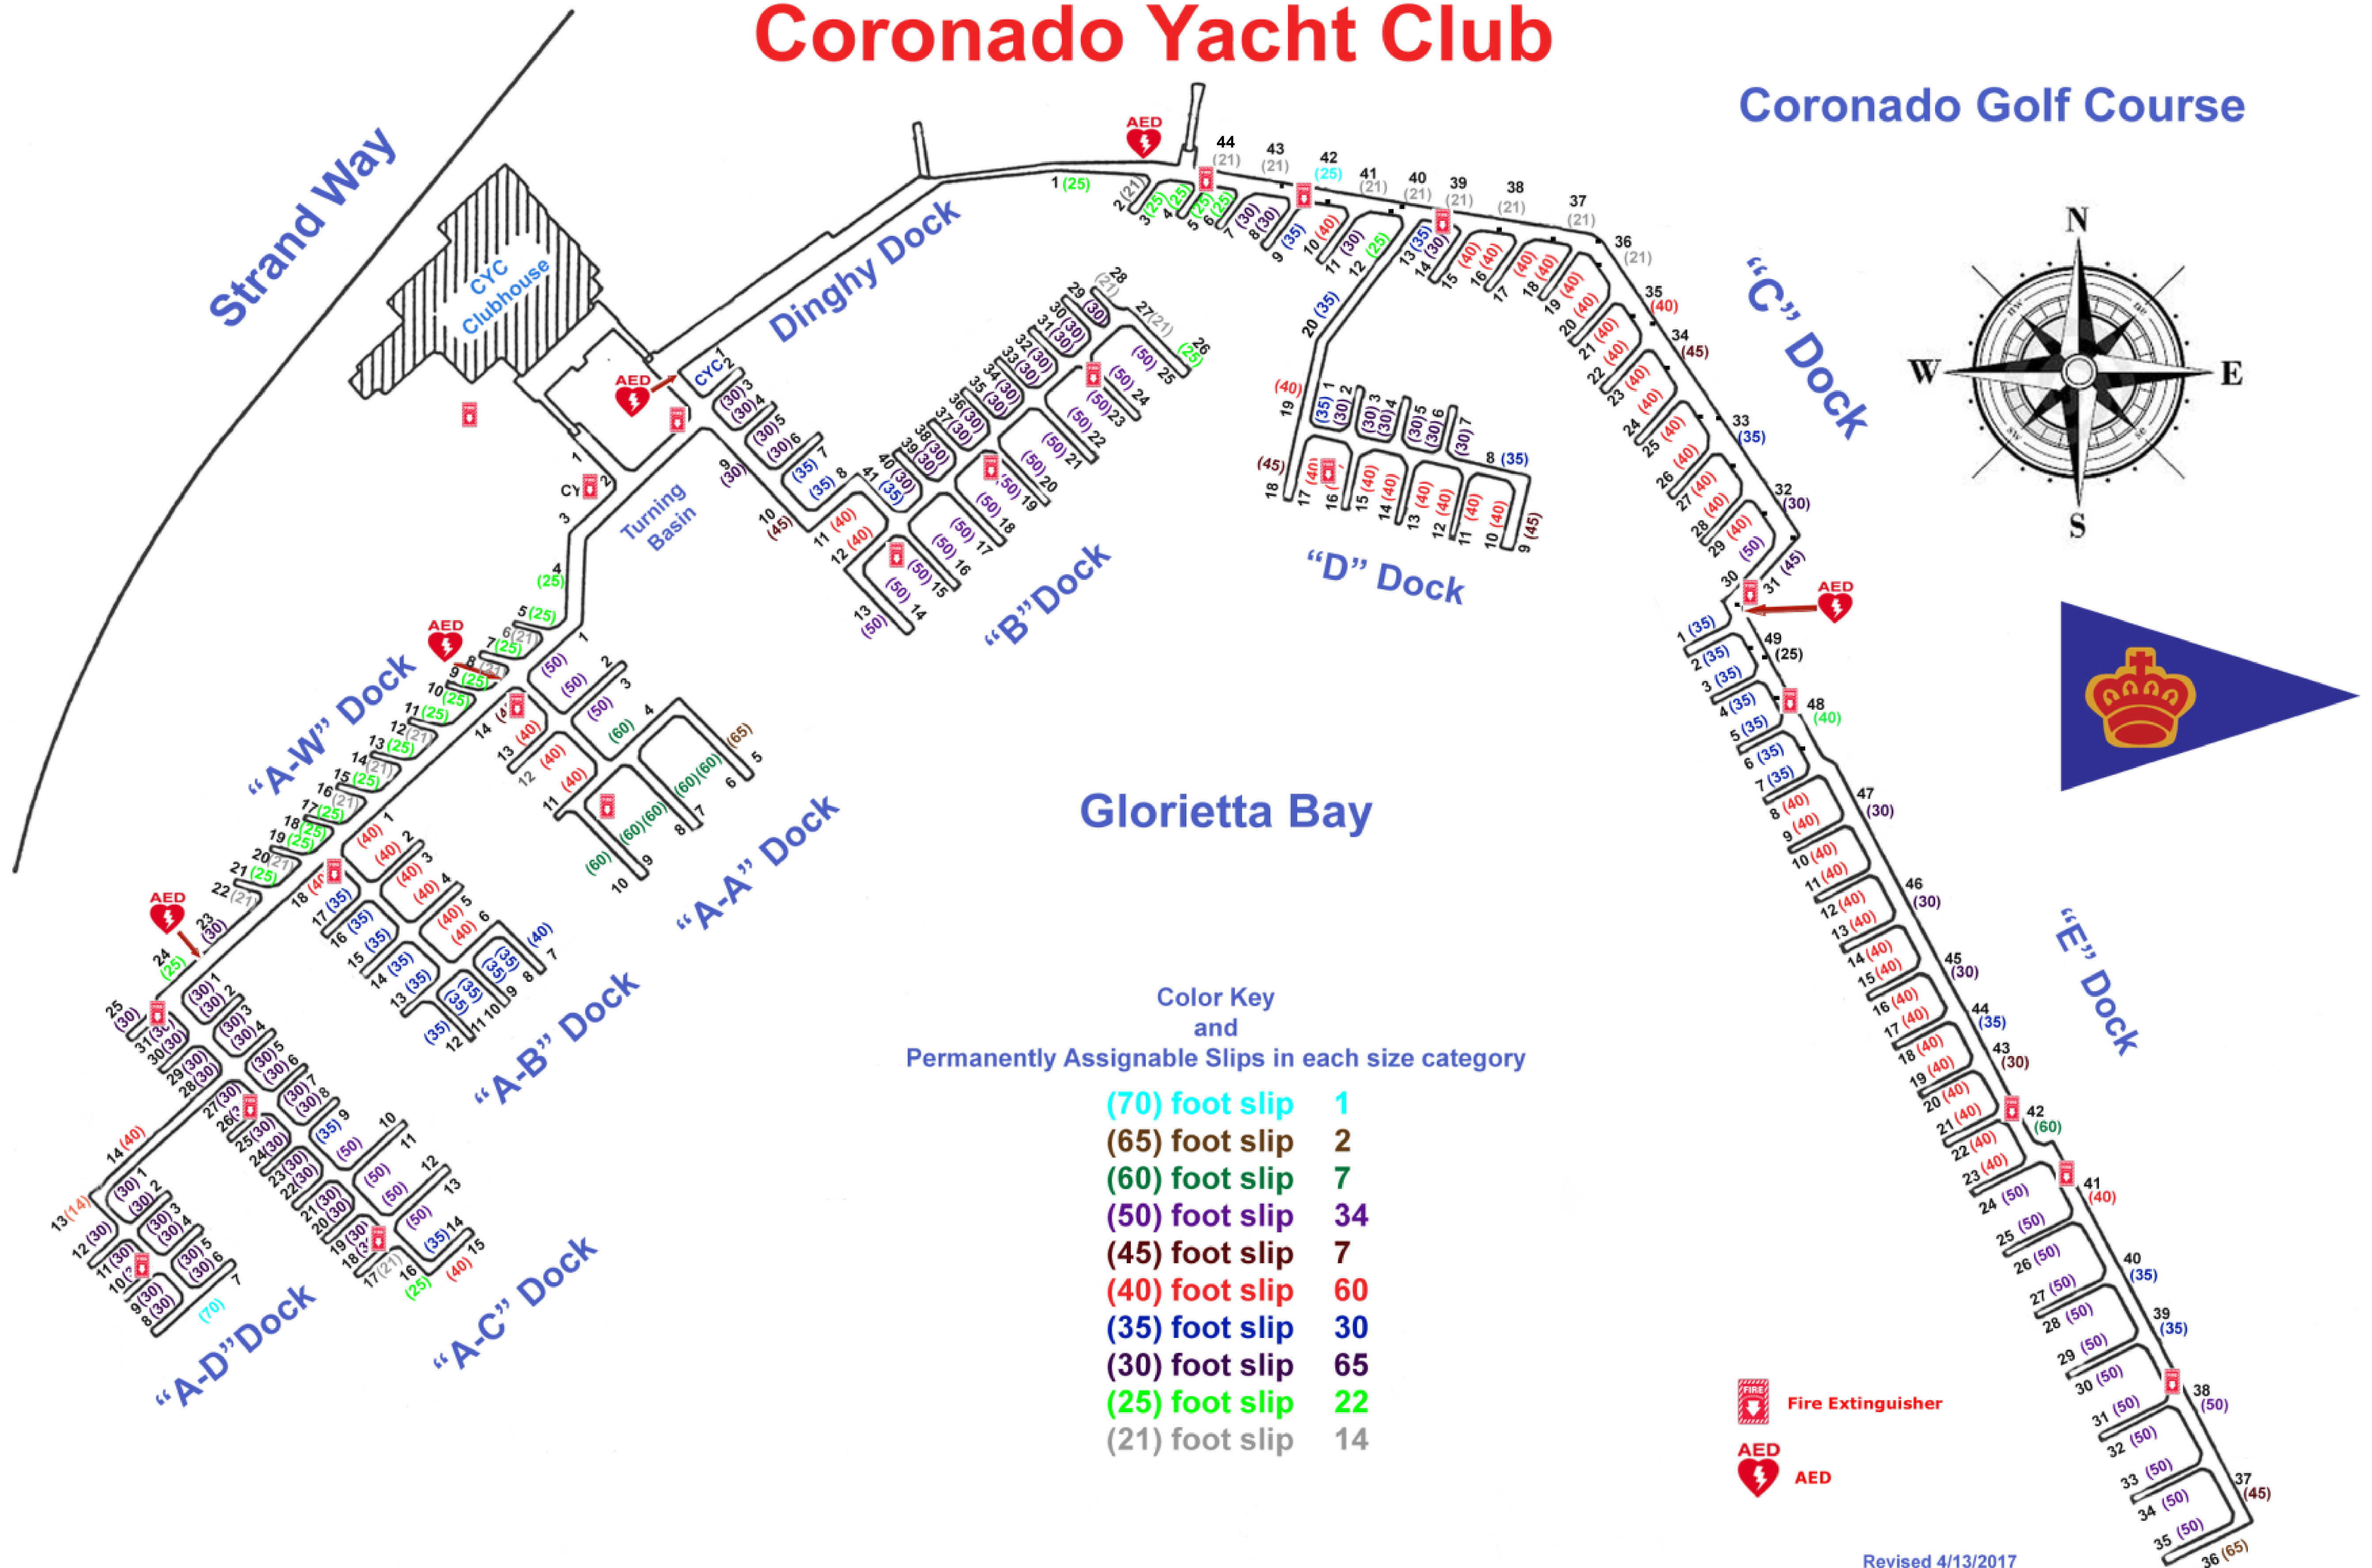

Coronado Yacht Club

Coronado Golf Course

Glorietta Bay

Color Key
and
Permanently Assignable Slips in each size category

- (70) foot slip 1
- (65) foot slip 2
- (60) foot slip 7
- (50) foot slip 34
- (45) foot slip 7
- (40) foot slip 60
- (35) foot slip 30
- (30) foot slip 65
- (25) foot slip 22
- (21) foot slip 14